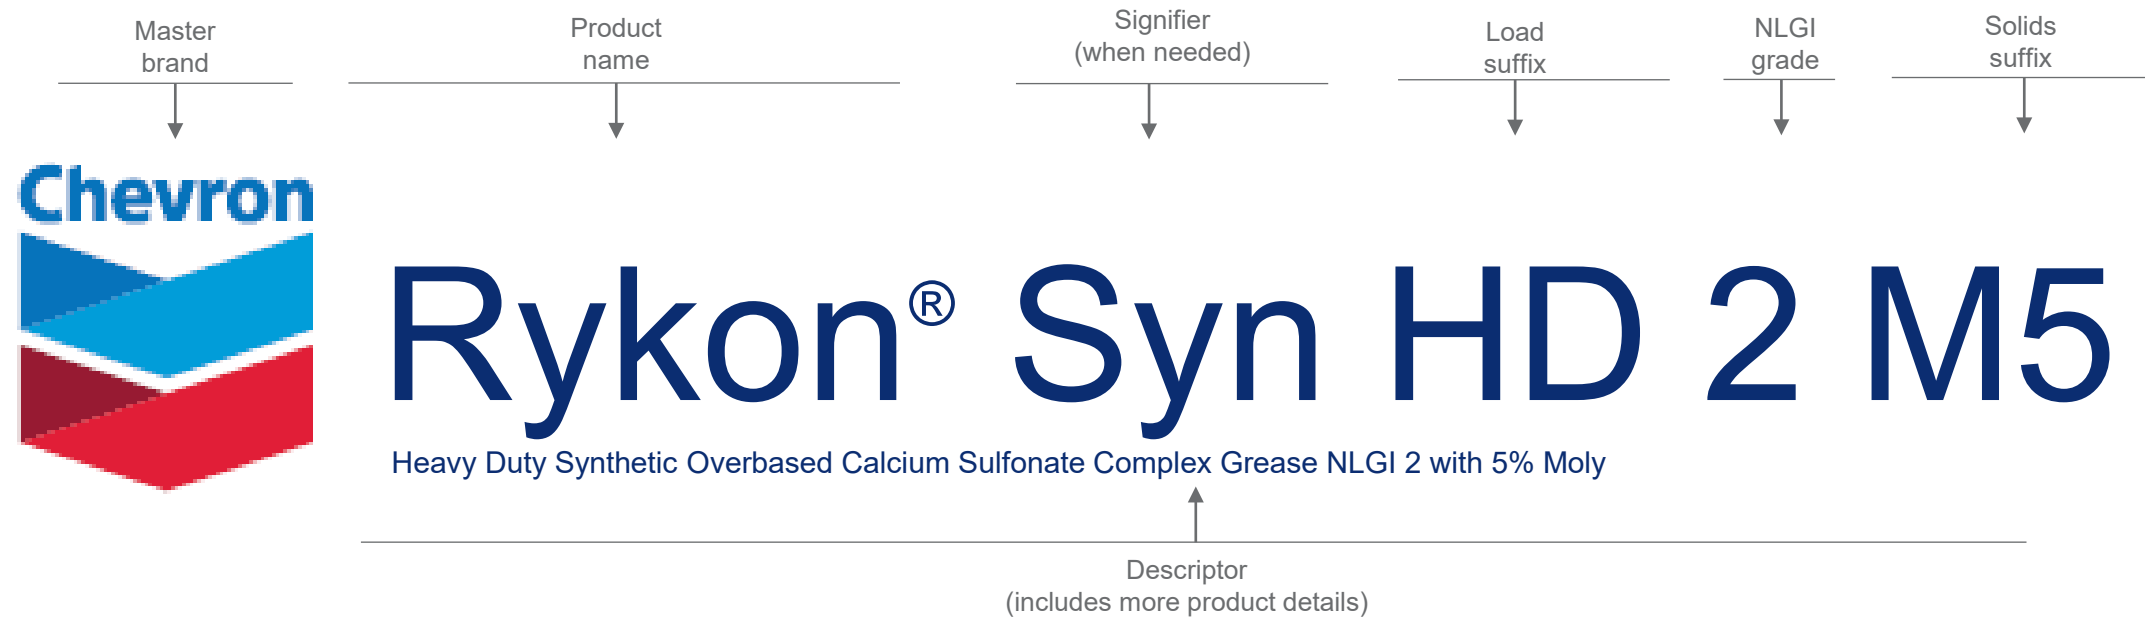

Grease Program

Grease Product Naming Decoded

Formula for product naming

Master brand + Product name + Signifier + Load suffix + NLGI grade + Solids suffix
when needed
(i.e., Synthetic)

Product name example

Examples of written product names

Chevron Rykon[®] Syn HD 2 M5
Caltex Rykon Syn HD 2 M5
Texaco Rykon Syn HD 2 M5

KEY:

EP = Extreme Pressure
HD = Heavy Duty
XD = Extra Duty
HM = High Speed Bearings/Electric
Syn = Synthetic
M5 = 5% Moly
M3 = 3% Moly
2 = NLGI Grade

Black Pearl® Grease

Polyurea

Product Code	Product Name	Formerly	ISO Vis Grade	NLGI	Moly %	Color
259127	Black Pearl® HM 1	Delo® Extreme Grease EP 1	22	1		Black
254521	Black Pearl® SRI 2	Chevron SRI Grease 2	100	2		Green
254592	Black Pearl® EP 1	Black Pearl® EP NLGI 1	220	1		Black
254591	Black Pearl® EP 2	Black Pearl® EP NLGI 2	220	2		Black
259117	Delo® Syn-Grease™ SFE EP 0	Delo® Syn-Grease™ SFE EP 0		0		Gold

Specialty Grease

Various

Product Code	Product Name	Formerly	ISO Vis Grade	NLGI	Moly %	Color
277116	Texclad® 2	Texclad® 2	1000			Black
255779	Sil-X® 1	Sil-X® 1	460			Red
230002	Chevron Open Gear Grease	Chevron Open Gear Grease	6500			Brown