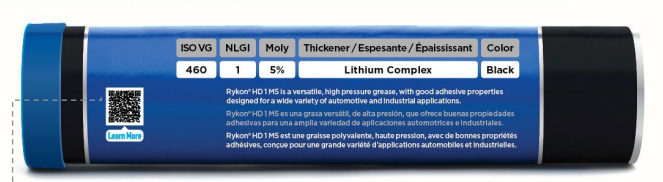

Examples of written product names

Chevron Rykon[®] Syn HD 2 M5
Caltex Rykon Syn HD 2 M5
Texaco Rykon Syn HD 2 M5

KEY:

EP = Extreme Pressure
HD = Heavy Duty
XD = Extra Duty
HM = High Speed Bearings/Electric
Syn = Synthetic
M5 = 5% Moly
M3 = 3% Moly
2 = NLGI Grade

Cartridge Designs

Clear communication of **attributes** (Viscosity, NLGI, Thickener, Color, and Solids)

ISO VG	NLGI	Thickener / Espesante / Épaississant	Color
460	1	Simple Lithium	Red

Color will be noted in a ribbon at the top and bottom of the tube, Synthetic (Silver) Mineral Base (Blue)

QR code will be incorporated to lead to a landing page on Product Details (PDS, SDS, and POP)

Starplex® Grease

Lithium Complex

Product Code	Product Name	Formerly	ISO Vis Grade	NLGI	Moly %	Color
250188	Starplex® Syn HD 1.5	Ulti-Plex Synthetic Grease EP NLGI 1.5	460	1.5		Tan
250500	Starplex Syn® XD 1.5	Ulti-Plex Synthetic Grease HV EP NLGI 1.5	680	1.5		Tan
259126	Delo Grease ESI EP 2	Delo Grease ESI EP 2	220	2		Red
TBD	Starplex® Syn EP 2	new product	TBD	2		Red
259115	Starplex® Syn EP 1 M5	Delo® Syn-Grease SXD 220 Moly 5% EP 1	220	1	5	Grey/Black
259125	Starplex® HD 1	Delo® Grease ESI HD EP 1	460	1		Red
259124	Starplex® HD 2	Delo® Grease ESI HD EP 2	460	2		Red
259123	Starplex® HD 1 M3	Delo® Grease ESI HD Moly 3% EP 1	460	1	3	Grey/Black
259122	Starplex® HD 2 M3	Delo® Grease ESI HD Moly 3% EP 2	460	2	3	Grey/Black
259121	Starplex® HD 1 M5	Delo® Grease ESI HD Moly 5% EP 1	460	1	5	Grey/Black
259120	Starplex® HD 2 M5	Delo® Grease ESI HD Moly 5% EP 2	460	2	5	Grey/Black
259119	Starplex® EP 1	Delo® Starplex EP 1	220	1		Red
259118	Starplex® EP 2	Delo® Starplex EP 2	220	2		Red
235211	Starplex® EP 0	Delo® Grease EP 0	220	0		Red
235212	Starplex® EP 00	Delo® Grease EP 00	220	00		Red
254649	Starplex® EP 1 M3	new product	220	1	3	Grey/Black
254650	Starplex® EP 2 M3	new product	220	2	3	Grey/Black